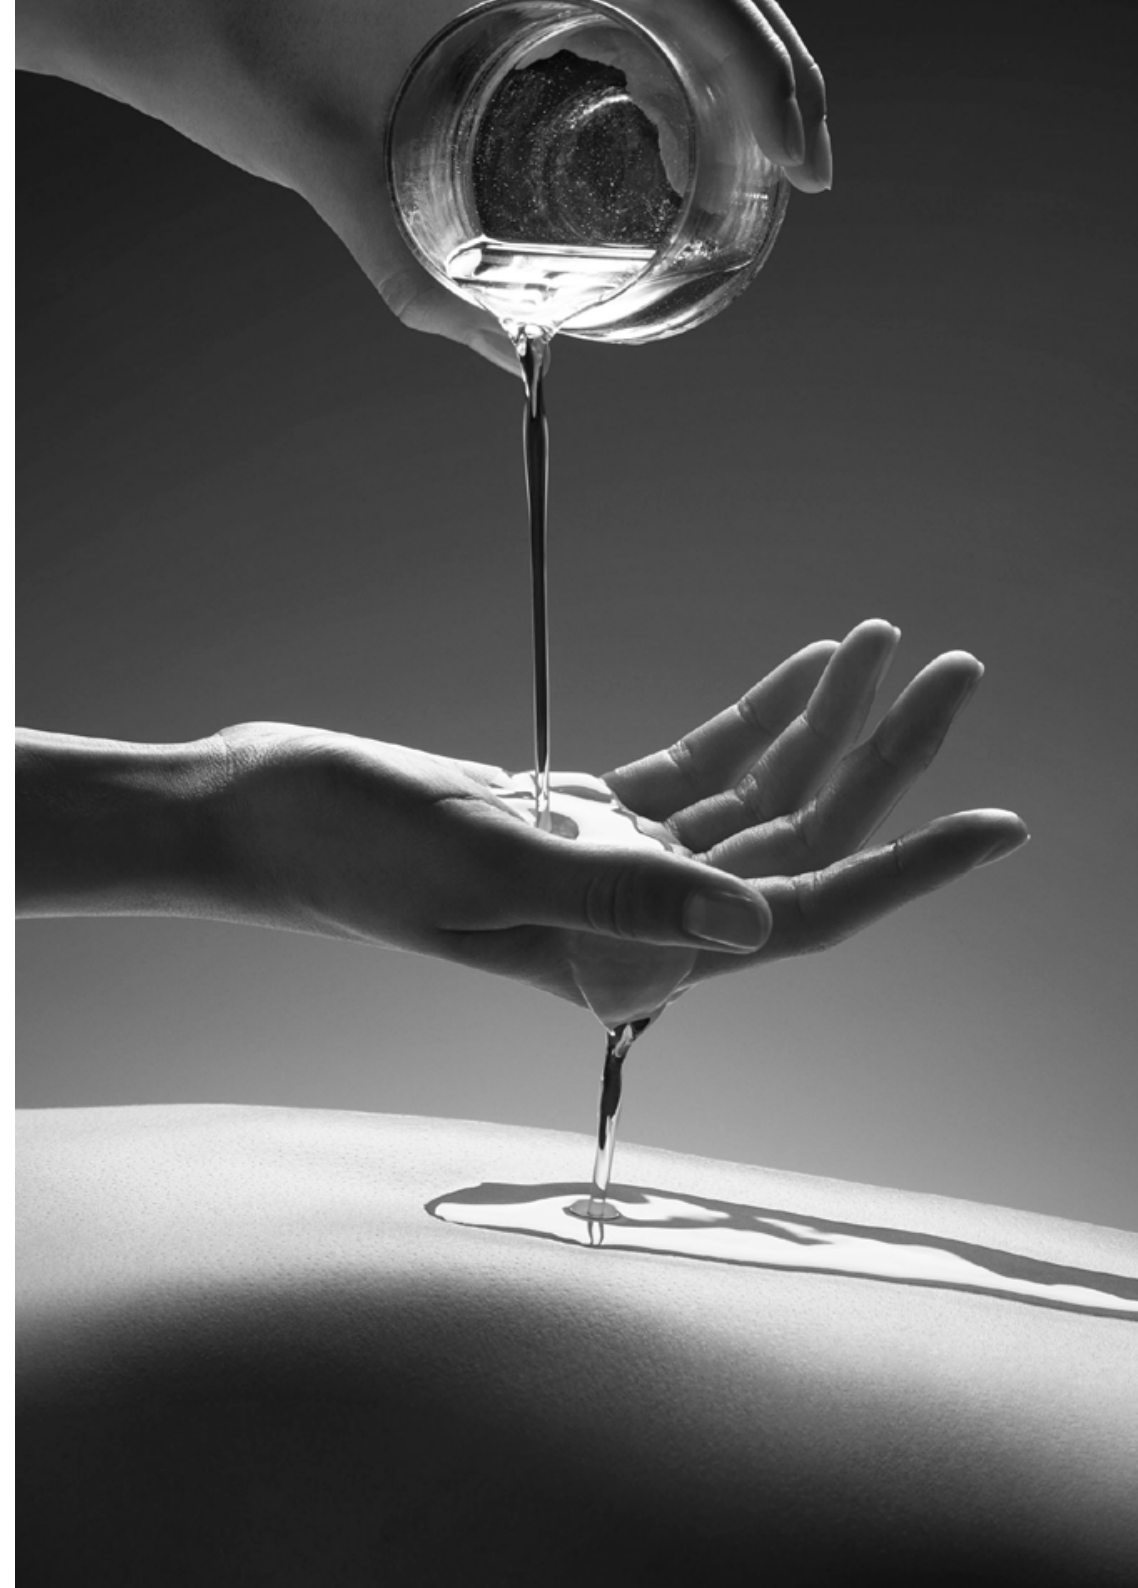

A short treatment with a fresh fragrance to awaken the skin and give it an instant boost. Combining sensoriality and effectiveness, this new facial is certified organic under Sothys Organics®. Immerse yourself in nature with original music and enjoy a deeply relaxing moment with a cocooning facial and scalp massage.

1'00 h | 150 €

RITUEL MAINS SUR MESURE PERSONALIZED HAND RITUAL

Ce rituel relaxant dénoue les tensions accumulées, stimule les zones réflexes et procure une profonde sensation d'apaisement grâce à des gestes enveloppants et précis sur vos mains.

This relaxing ritual releases built-up tension, stimulates reflex zones, and provides a deep sense of calm through precise, enveloping movements on the hands.

0'30 h | 60 €

RITUEL PIEDS SUR MESURE PERSONALIZED FOOT RITUAL

Ce rituel revitalisant active la circulation et relâche le stress, offrant un bien-être immédiat grâce à des pressions ciblées et des pétrissages profonds des pieds.

This revitalizing ritual boosts circulation and relieves stress, offering immediate well-being through targeted pressure and deep kneading of the feet.

0'30 h | 60 €